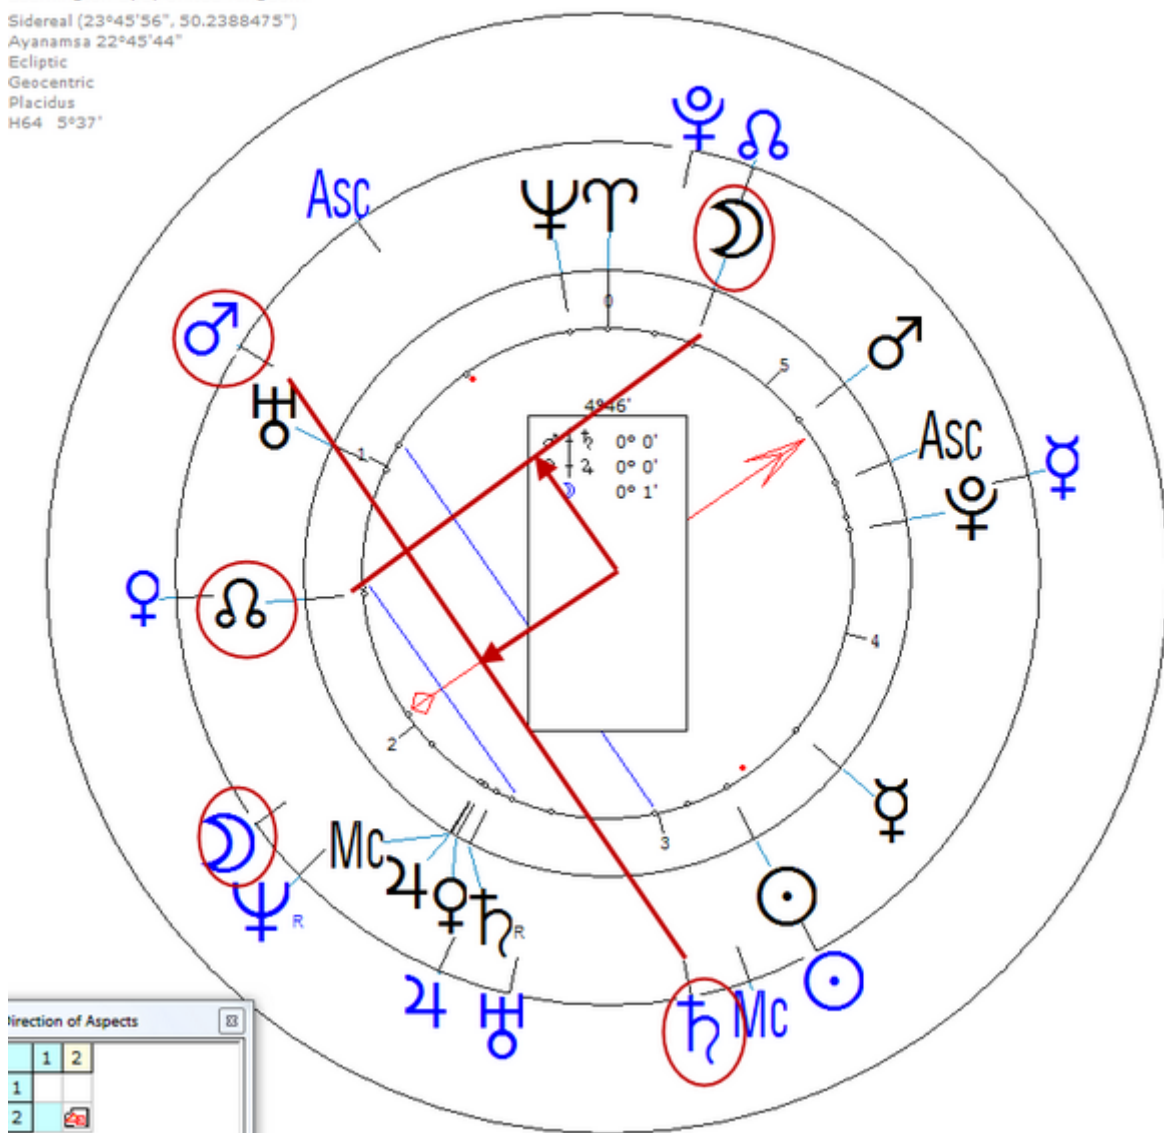

Turpin, Randy

7 June 1928 at 17:45 (= 5:45 PM)Leamington Spa, England, 52n18, 1w31

British black boxer.

<https://www.astro.com/astro-databank/Turpin,_Randy>

Committed suicide 5/17/1966, Leamington Spa, England.

Solar Return (Harmonic 64)

Solar $\sigma/\hbar = \text{Solar } \mathcal{D} = \mathcal{D}_n/\delta_n$

Solar $\mathcal{D}/\delta = \sigma_n/\hbar_n = \zeta_n$

Turpin, Randy
7 June 1928 Thu 17:45 (GMT+1) 52n18 1w32
Leamington Spa, United Kingdom
Sidereal (23°45'56", 50.2388475")
Ayanamsa 22°45'44"
Ecliptic
Geocentric
Placidus
H64 5°37'